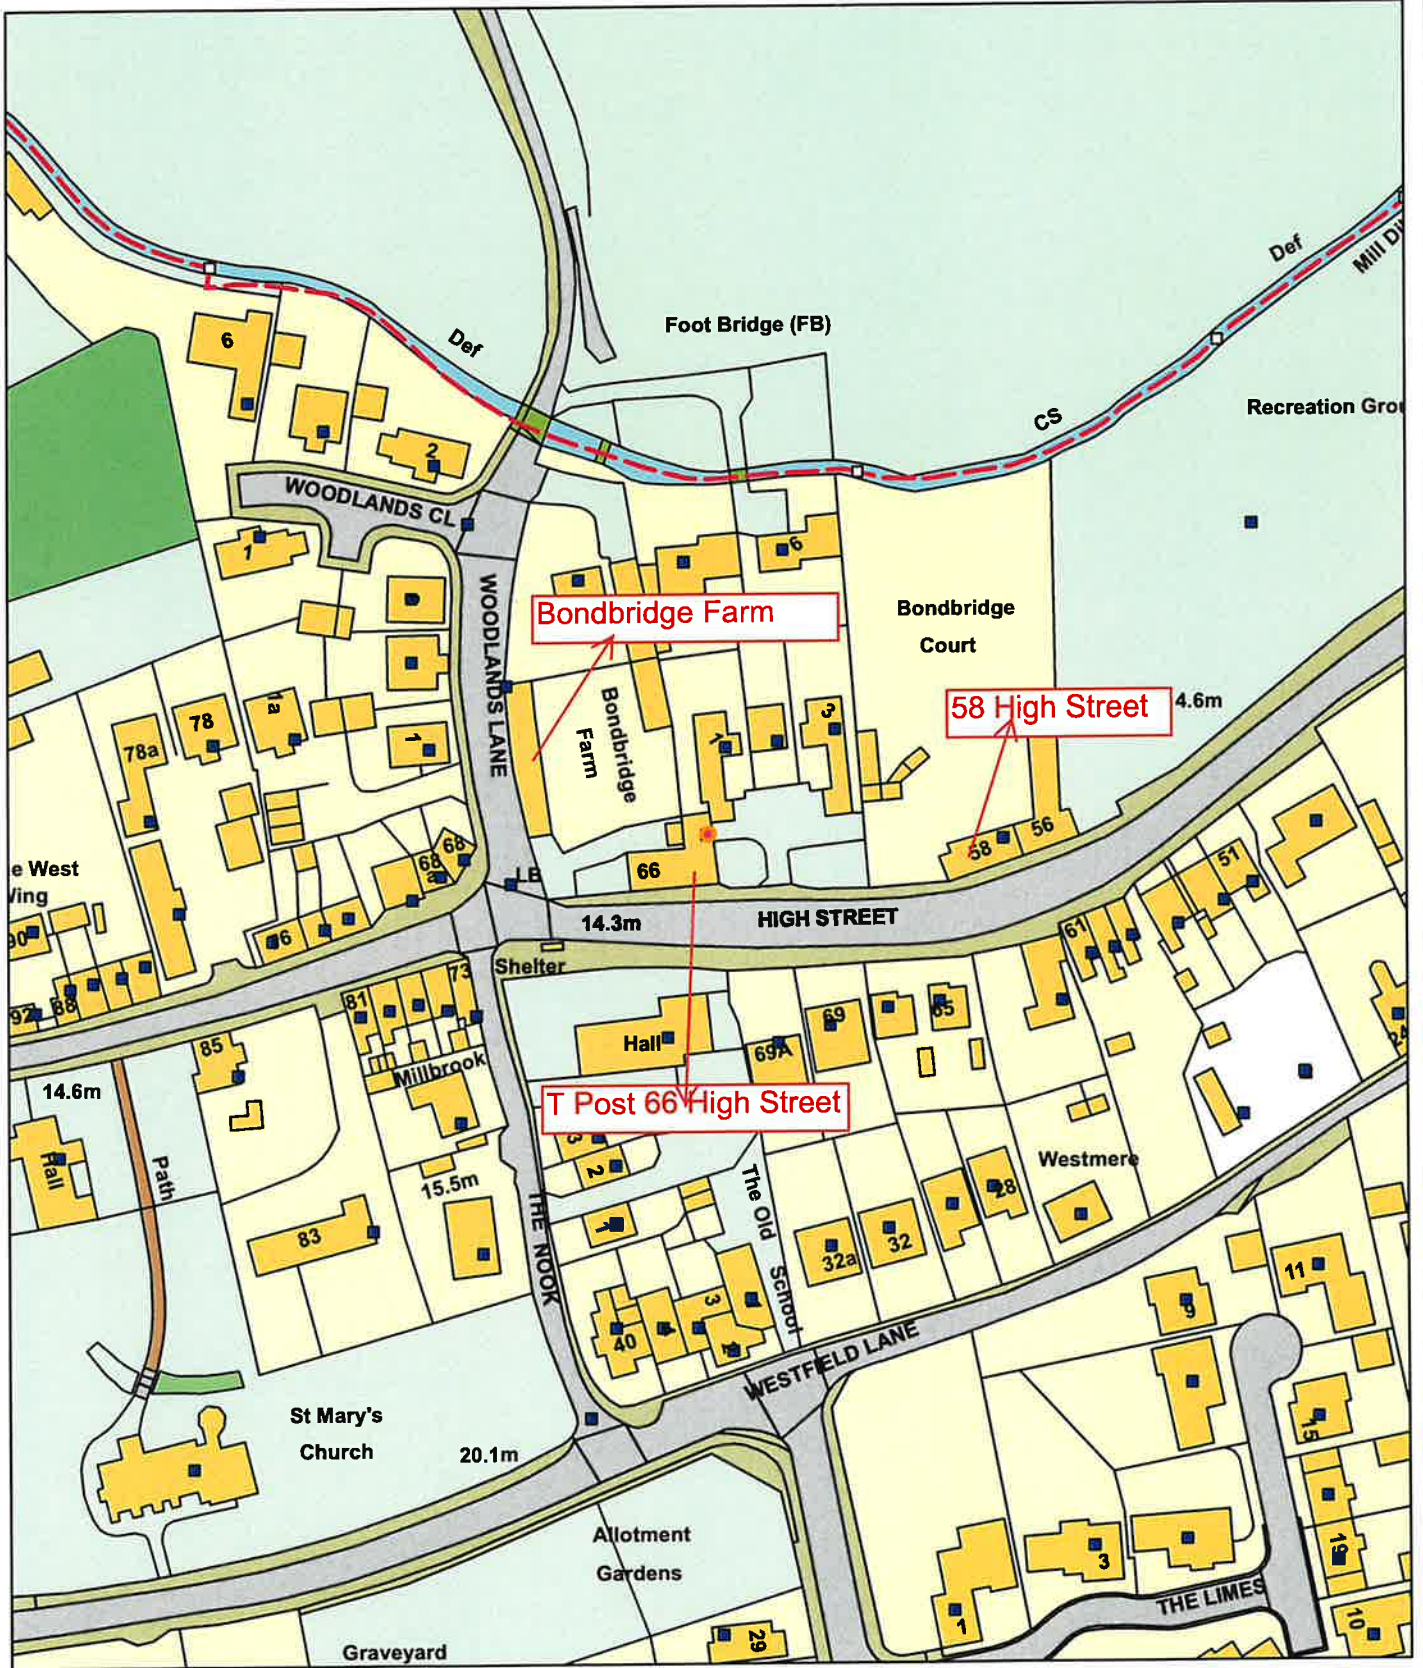

T Post 66 High Street South Milford
Not Set

Reproduced from the Ordnance Survey mapping with the permission of Her Majesty's Stationary Office. Unauthorised reproduction infringes Crown Copyright and may lead to prosecution or civil proceedings © Crown Copyright
Selby District Council Licence No. 100018656
This copy has been produced specifically for Planning and Building Control purposes only.
No further copies may be made.